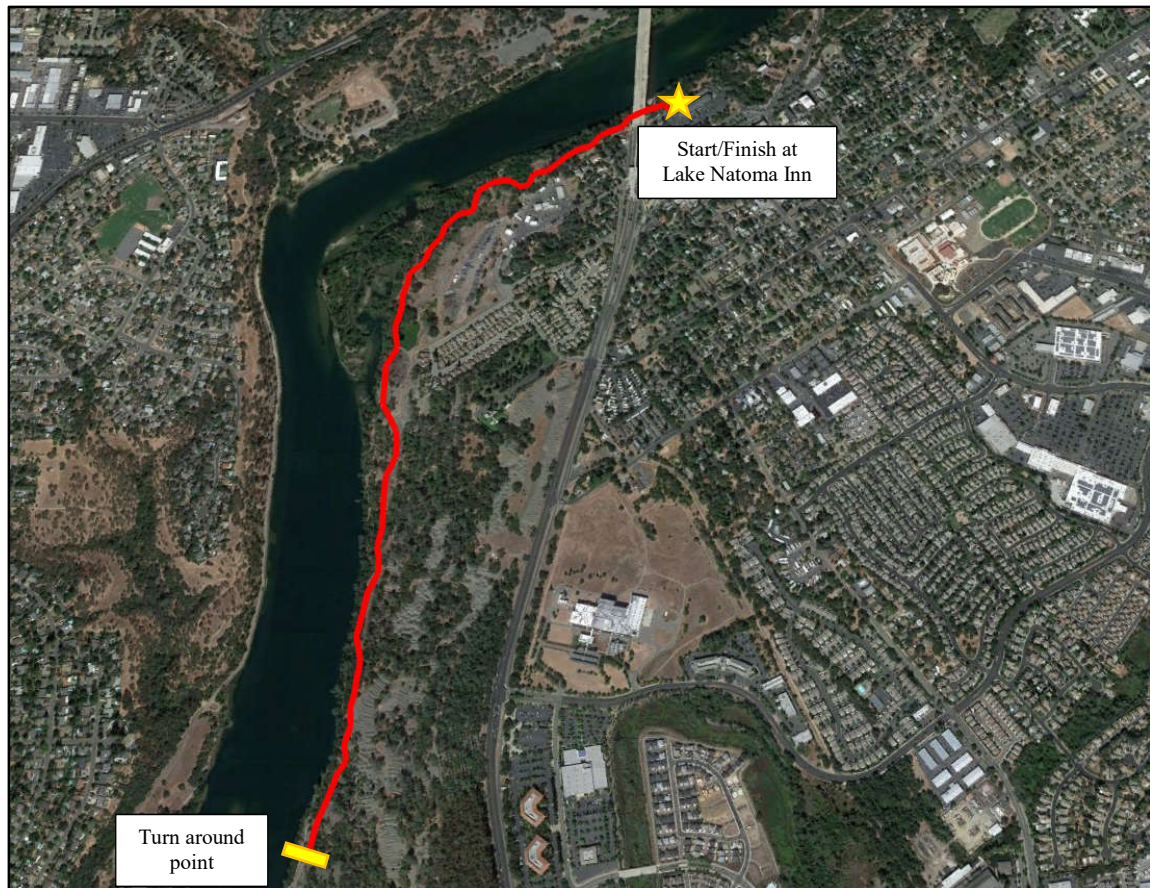

California-Nevada Chapter

California-Nevada Chapter of the American Fisheries Society Spawning Run

This year's Spawning Run course will start in the northwest parking lot of Lake Natoma Inn. The out and back course begins with a short stretch of dirt and continues along a paved path for 2.5k (1.55 mi). The run ends at the starting point for a total of 5k (3.1mi). Chalk will be used to mark the course at intersections and a line across the path at the turn around point. As this route is along a public path, please be cautious of other bikers, walkers, runners, etc.

The clock will start at exactly the same time for everyone. Kathleen Berridge will be at the finish line giving people numbers in the order they finish.

Please contact Kathleen Berridge (kberridge@esassoc.com) for additional information.